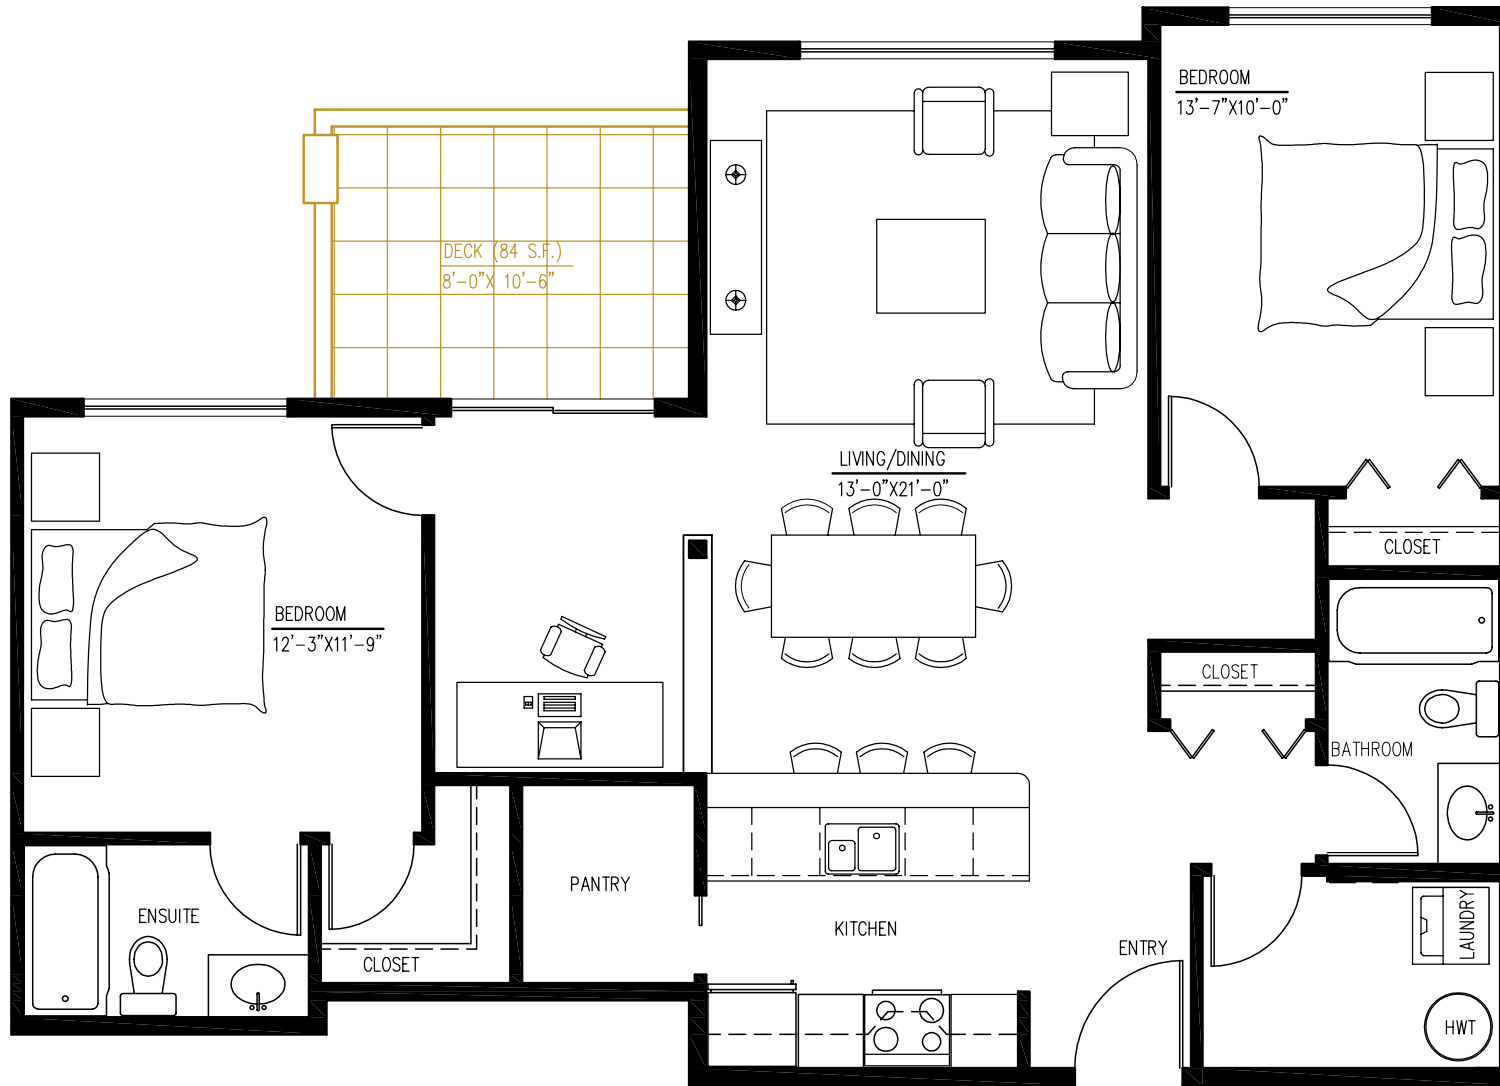

# UNIT M 1 2 BEDROOM Approx. 1110 sqft.

FLOORS: 3, 4

Suite #'s 301, 401