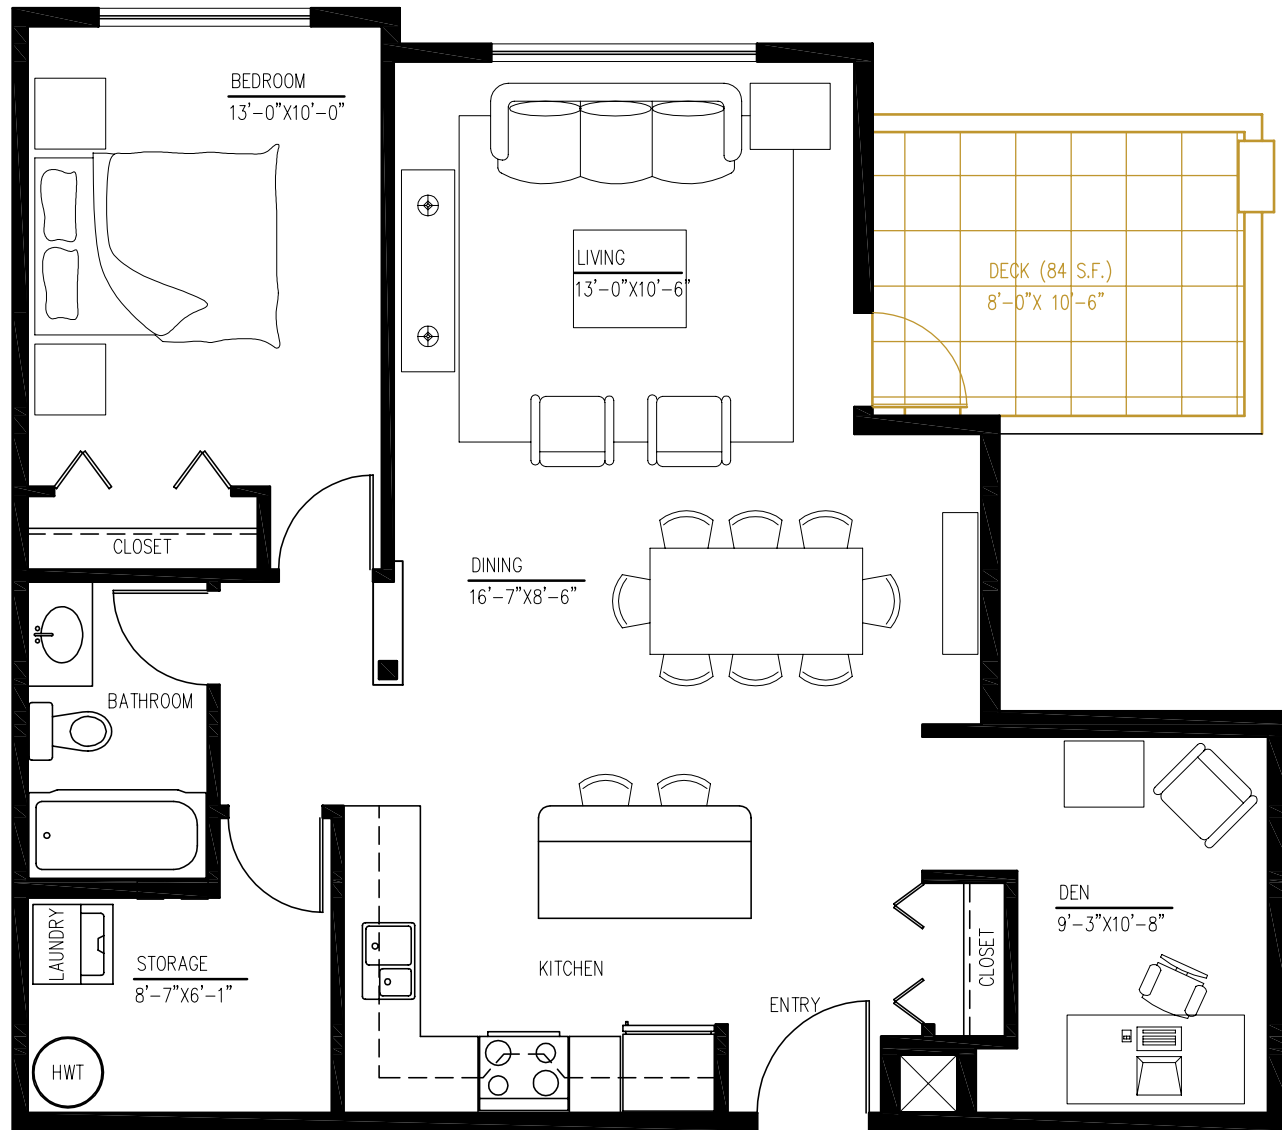

# UNIT C1 1 BEDROOM & DEN Approx. 901 sqft.

FLOORS: 2/P2, 3

Suite #'s 202, 302