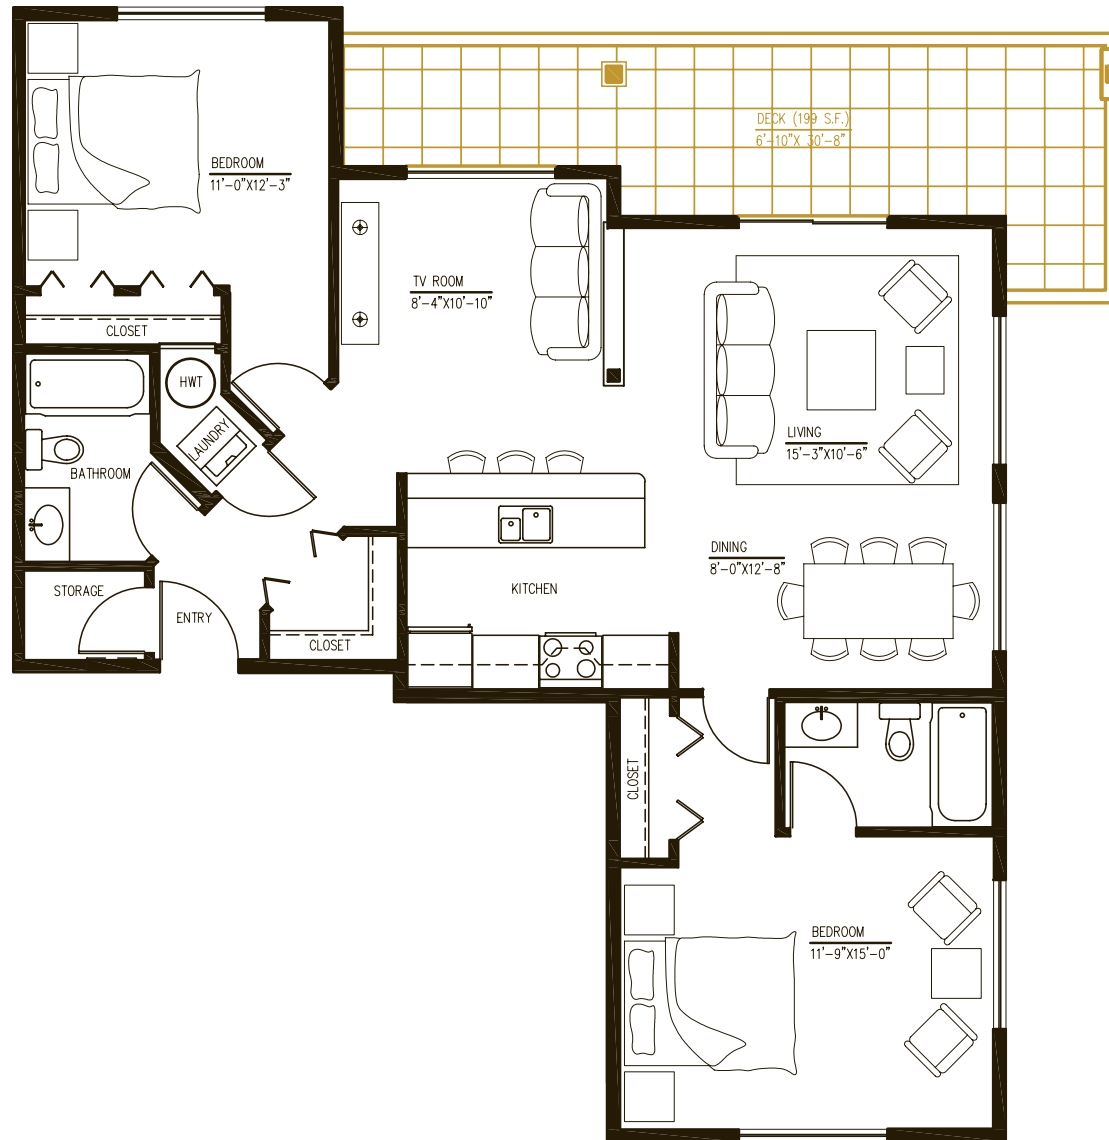

UNIT N1 2 BEDROOM Approx. 1164 sqft.

FLOORS: 3, 4

Suite #'s 309, 409