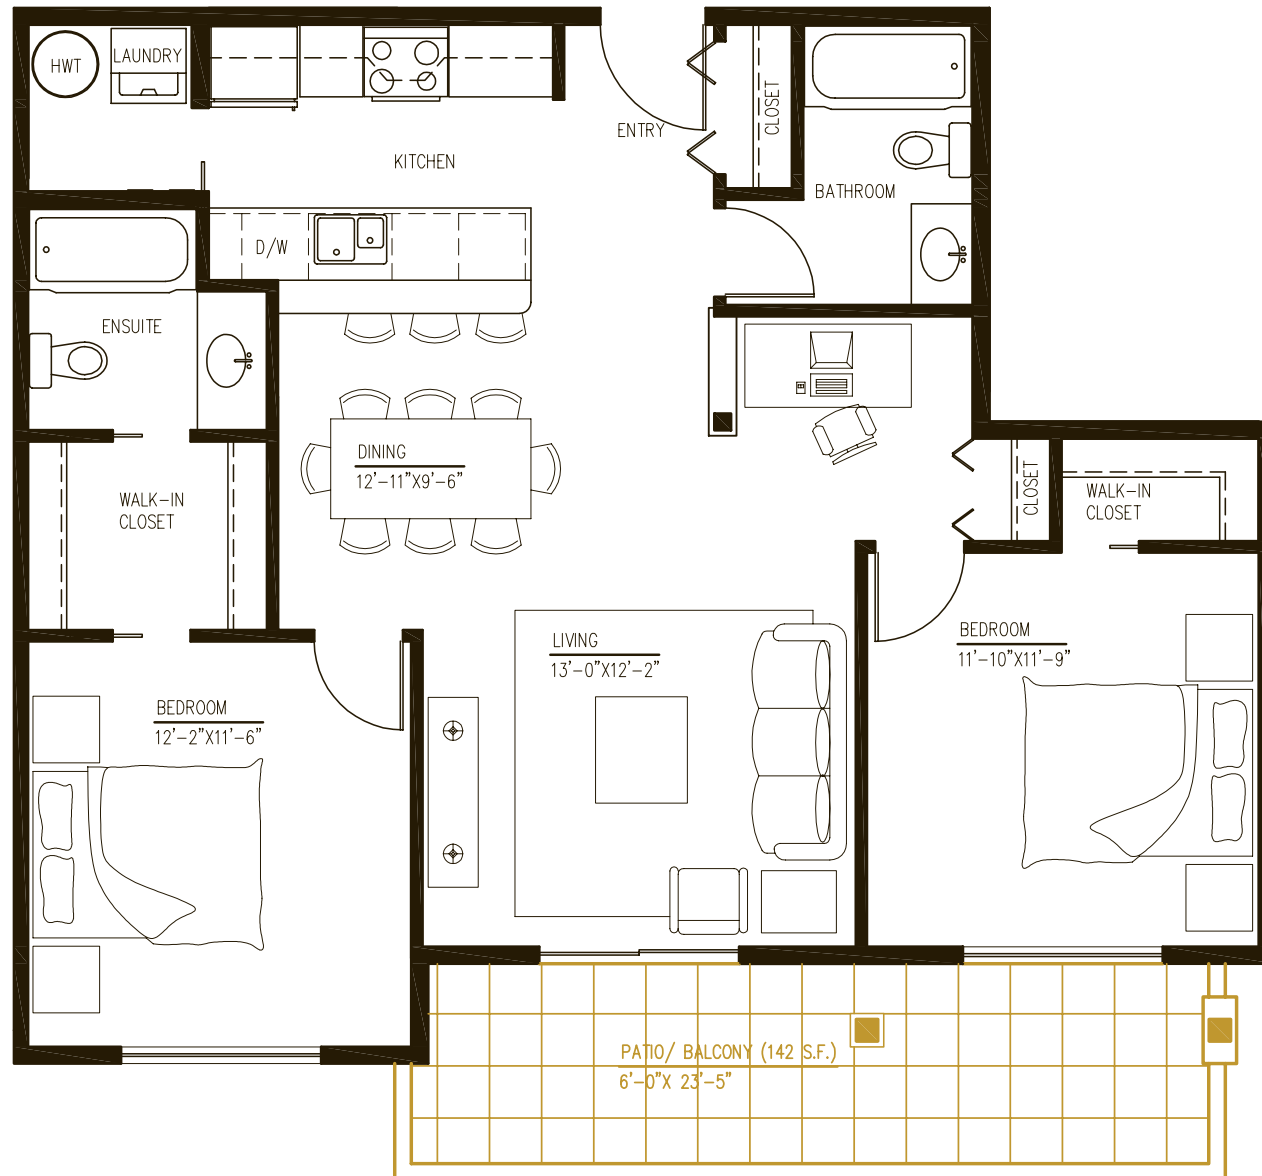

UNIT K 2 BEDROOM Approx. 1003 sqft.

FLOORS: 3, 4, 5, 6
Suite #'s 311, 411, 513, 613