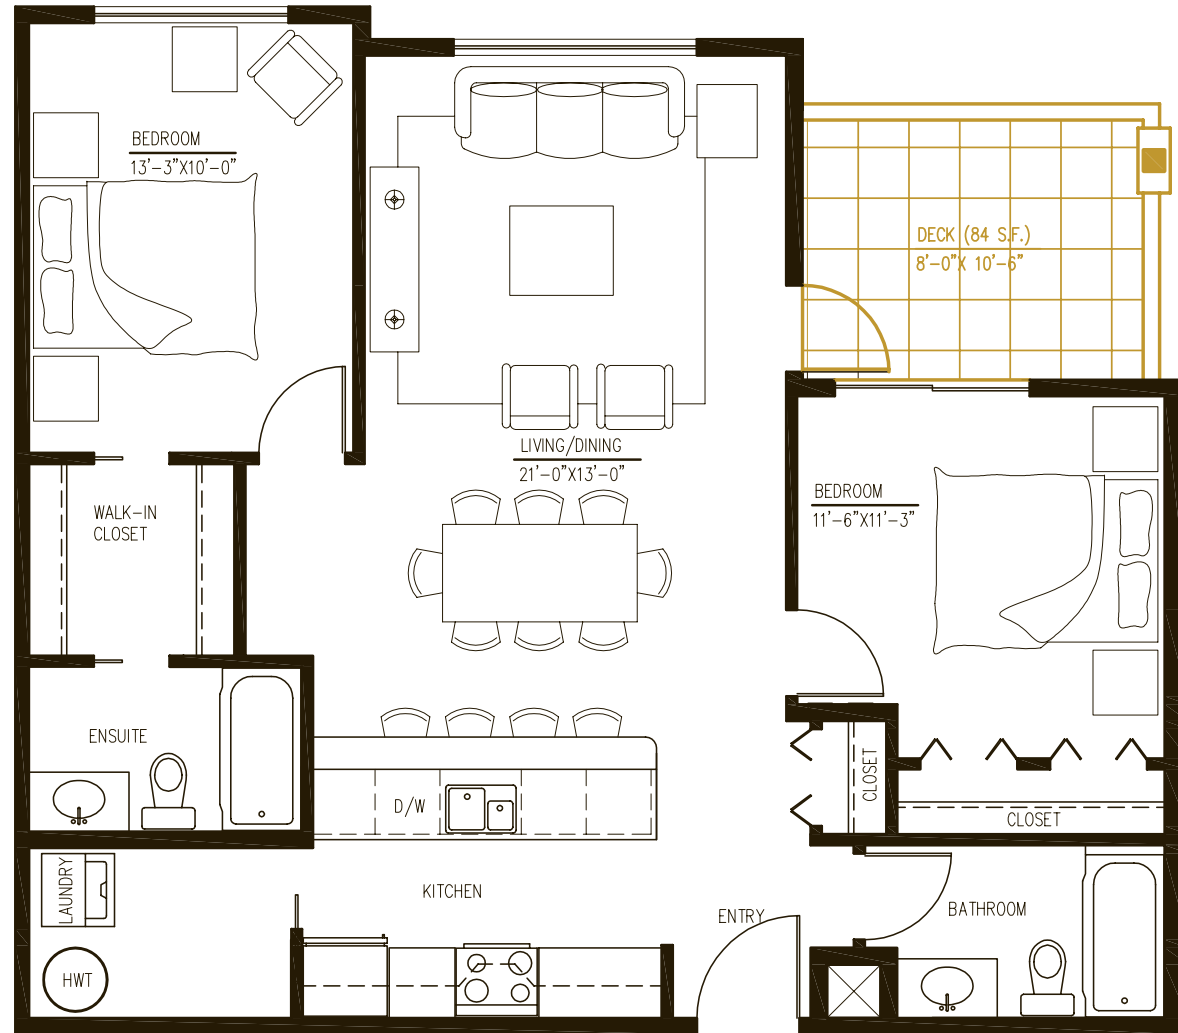

UNIT J 2 BEDROOM Approx. 972 sqft.

FLOOR: 4

Suite # 402