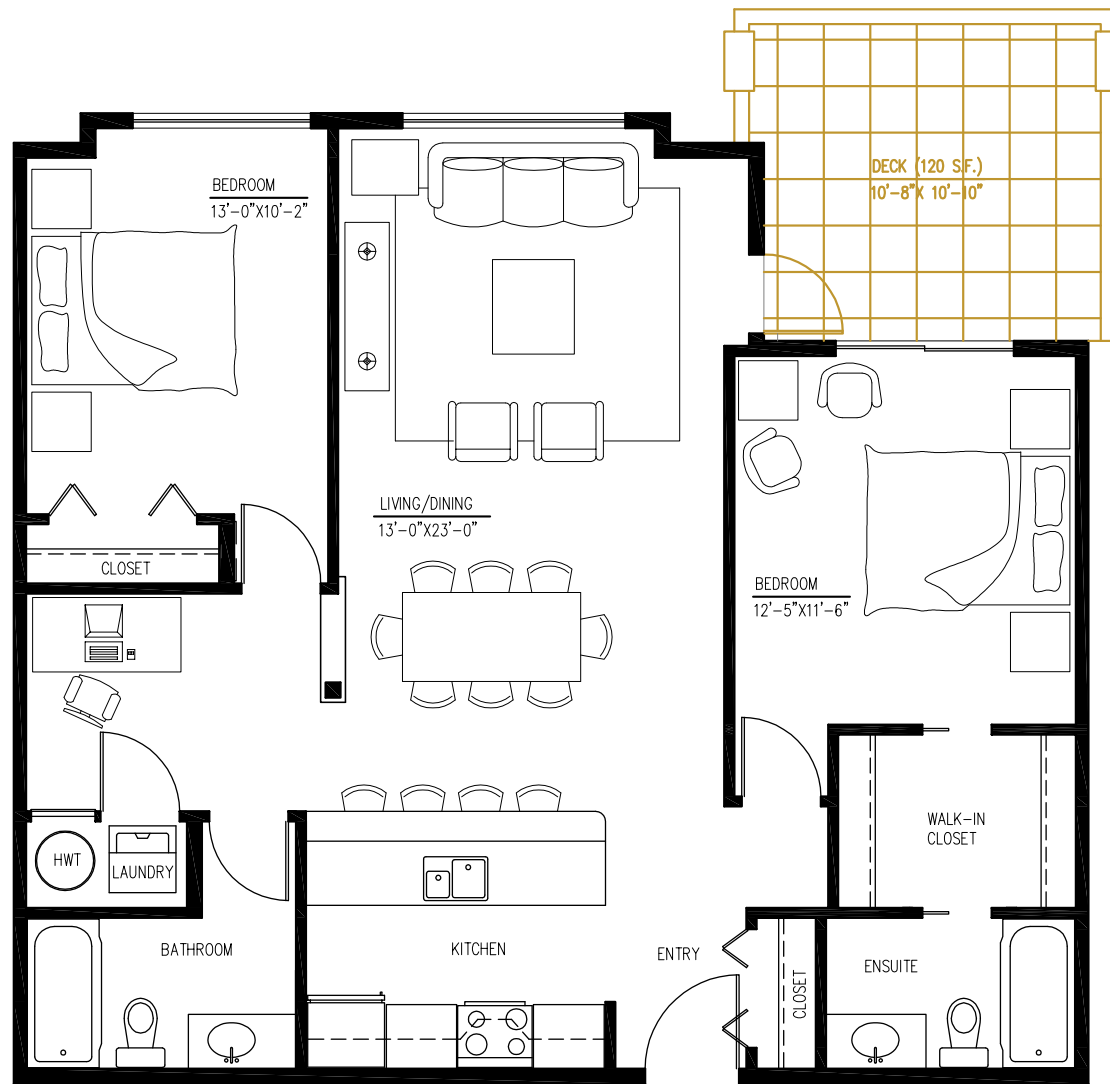

# UNIT L4 2 BEDROOM Approx. 1084 sqft.

FLOOR: 3, 4

Suite #'s 308, 408