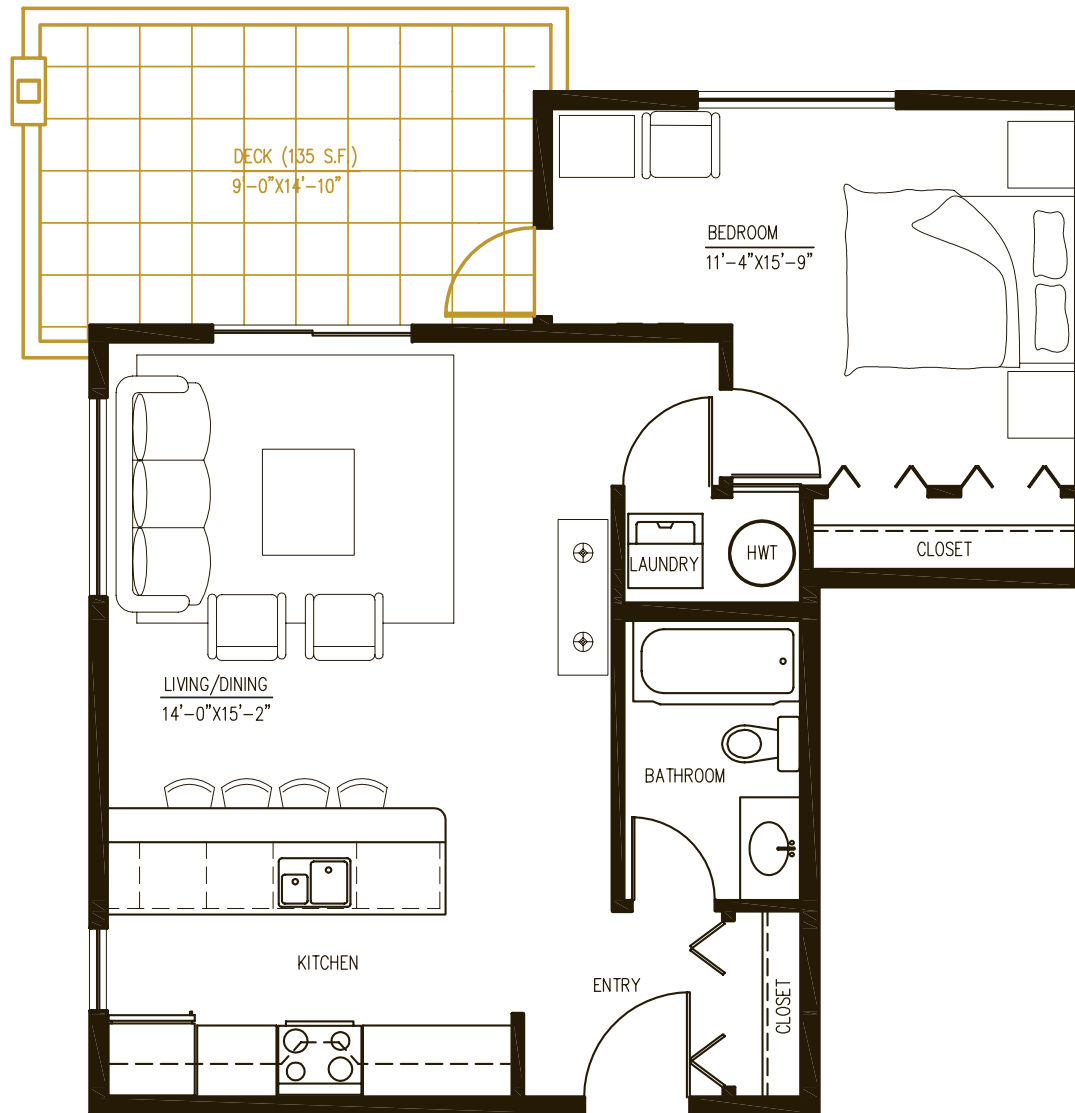

# UNIT A 1 BEDROOM Approx. 689 sqft.

FLOORS: 3, 4

Suite #'s 310, 410