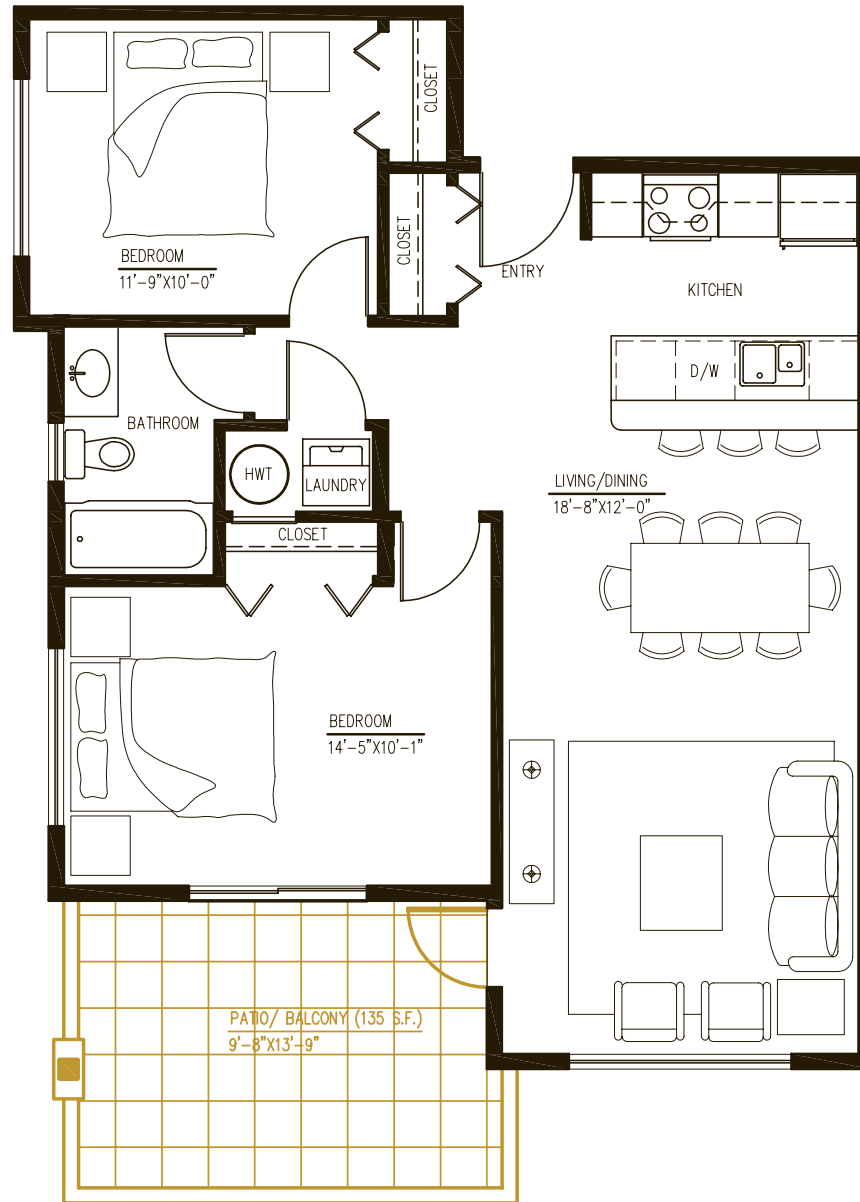

UNIT G 2 BEDROOM Approx. 844 sqft.

FLOORS: 3, 4, 5, 6

Suite #'s 312, 412, 514, 614