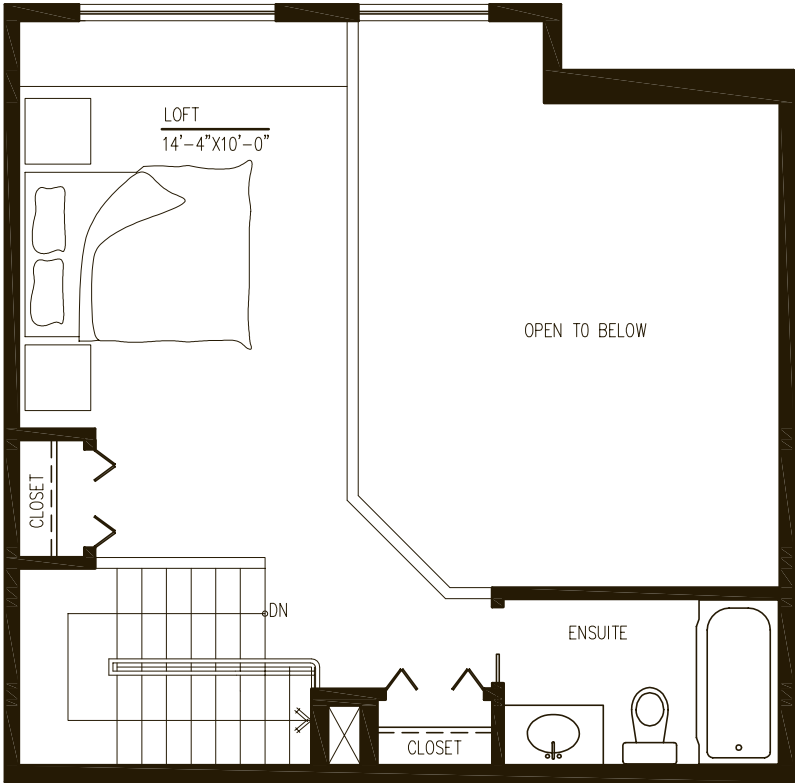

UNIT D 2 BEDROOM LOFT UNIT Approx. 955 sqft.

FLOOR: 5

Suite #'s 505, 506