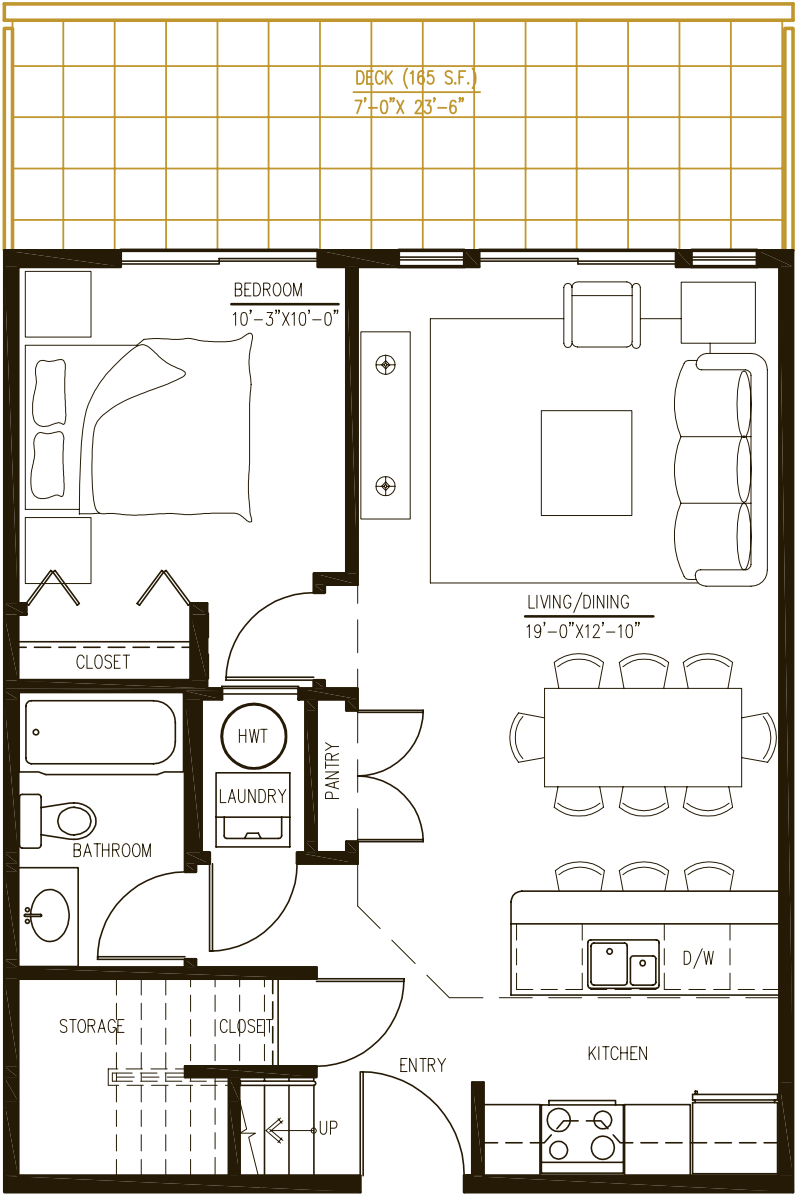

UNIT D 2 BEDROOM LOFT UNIT Approx. 955 sqft.

FLOOR: 5

Suite #'s 505, 506