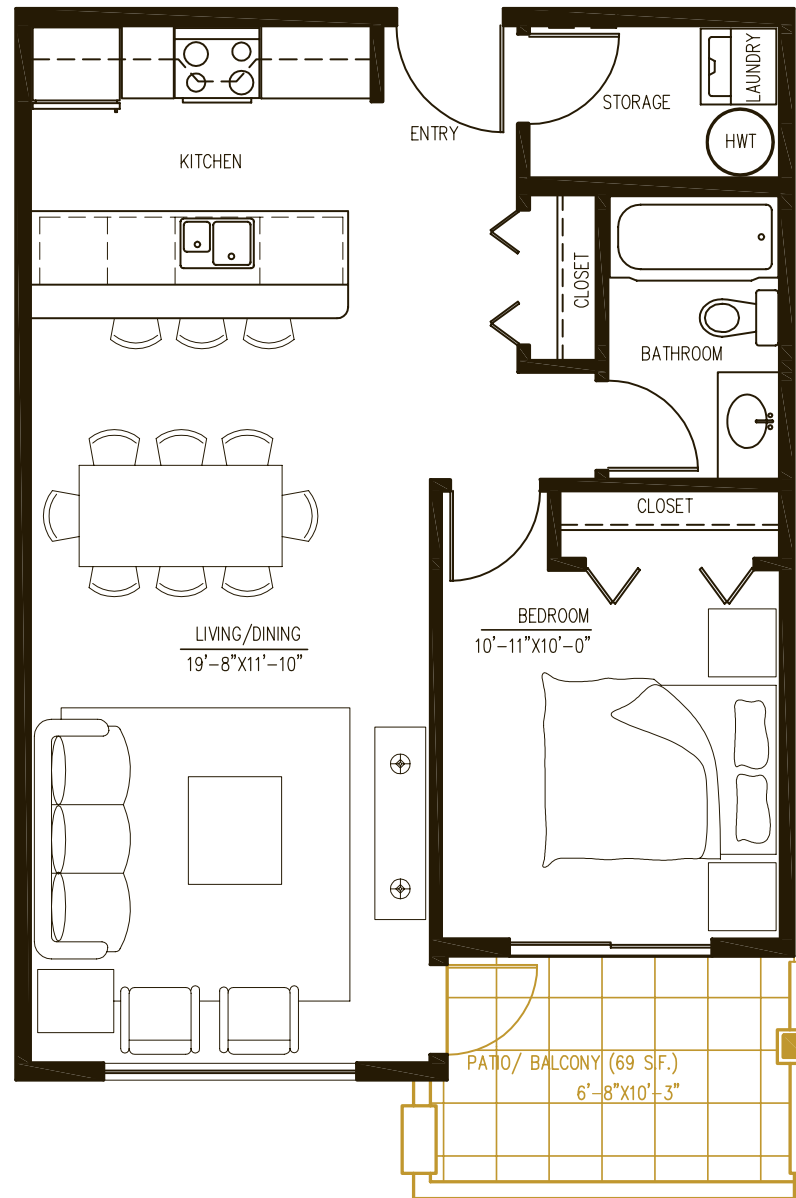

UNIT B 1 BEDROOM Approx. 685 sqft.

FLOORS: 3, 4, 5, 6
Suite #'s 313, 315, 413, 415, 515, 517, 615, 617