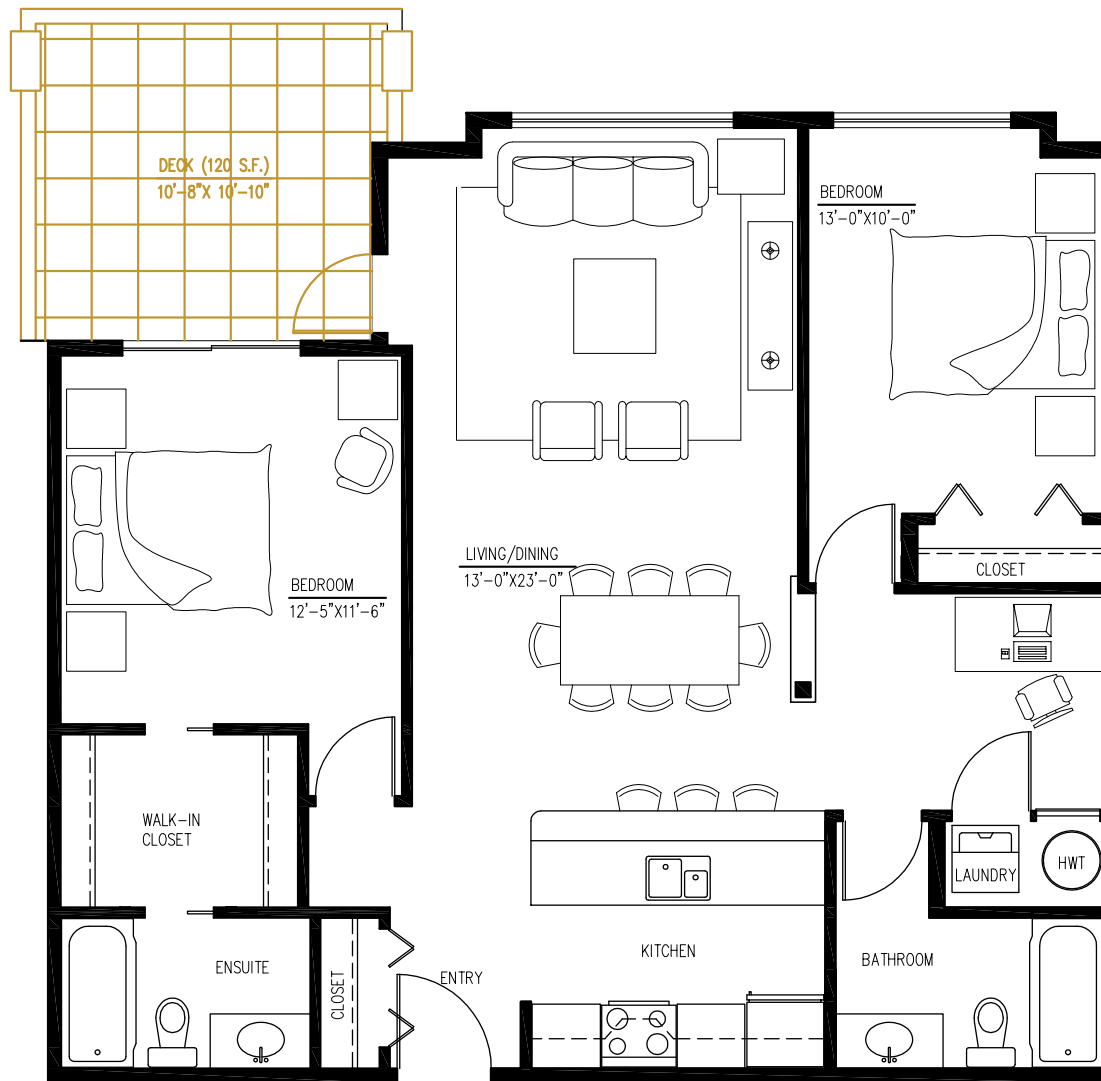

UNIT L3 2 BEDROOM Approx. 1084 sqft.

FLOOR: 2/P2, 3, 4

Suite #'s 207, 307, 407