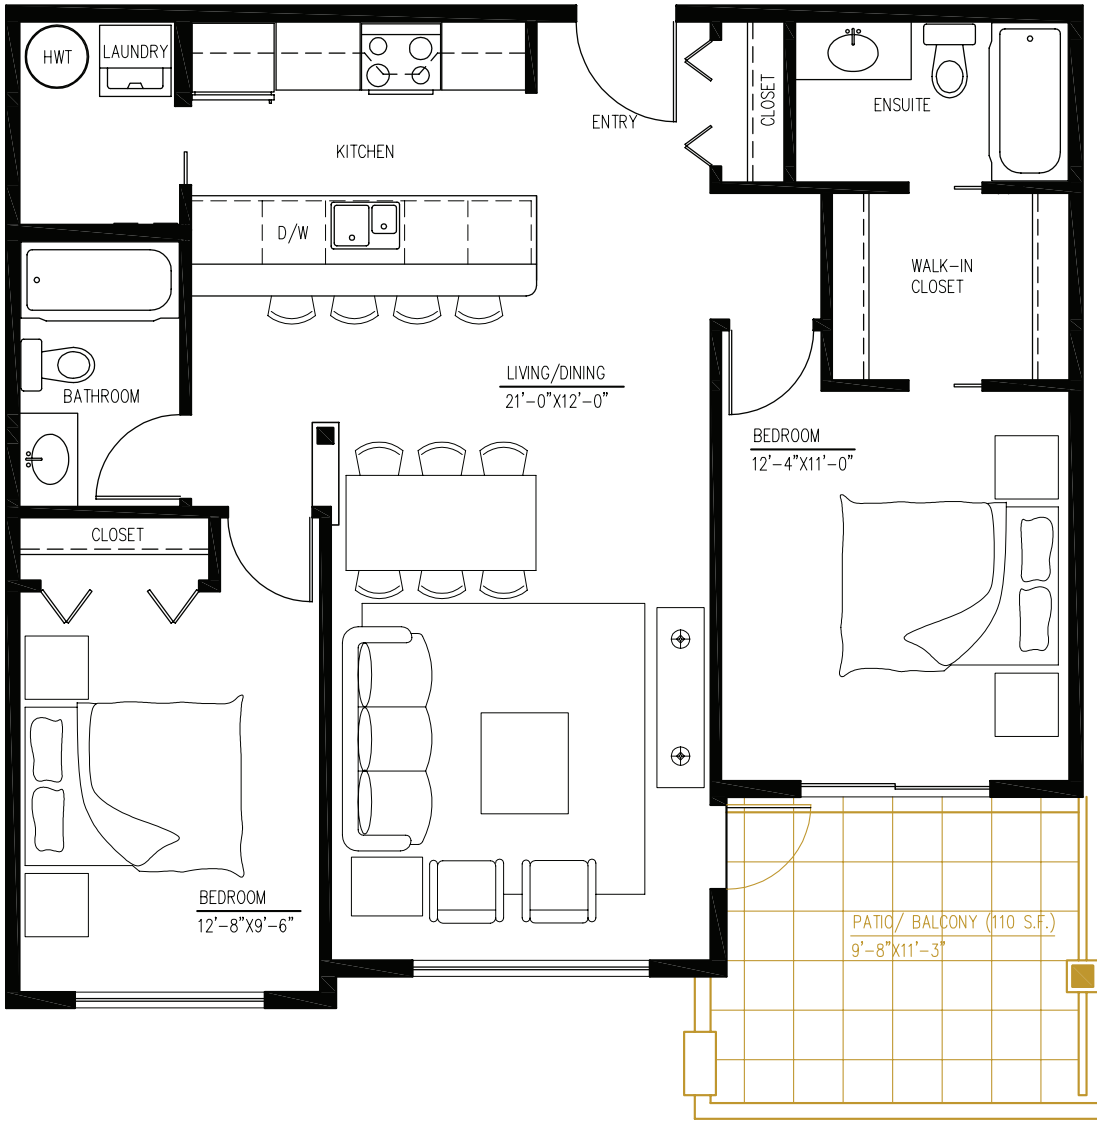

UNIT H1 2 BEDROOM Approx. 981 sqft.

FLOOR: 3-6

Suite #'s 314, 316-320, 414, 416-420
516, 518-522, 616, 618-622