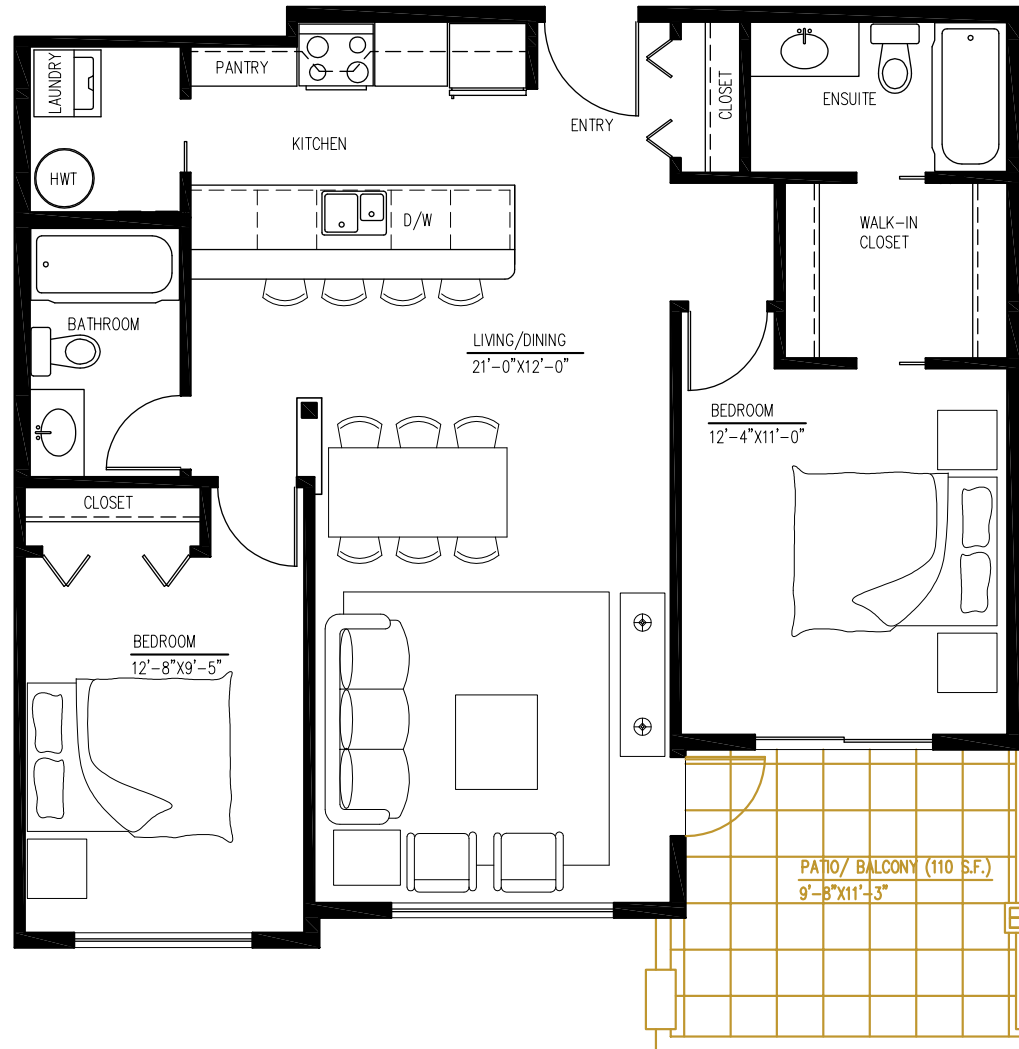

UNIT H2

BEDROOM LOFT UNIT Approx. 983 sqft.

FLOOR: 3-6

Suite #'s 321, 421, 523, 623