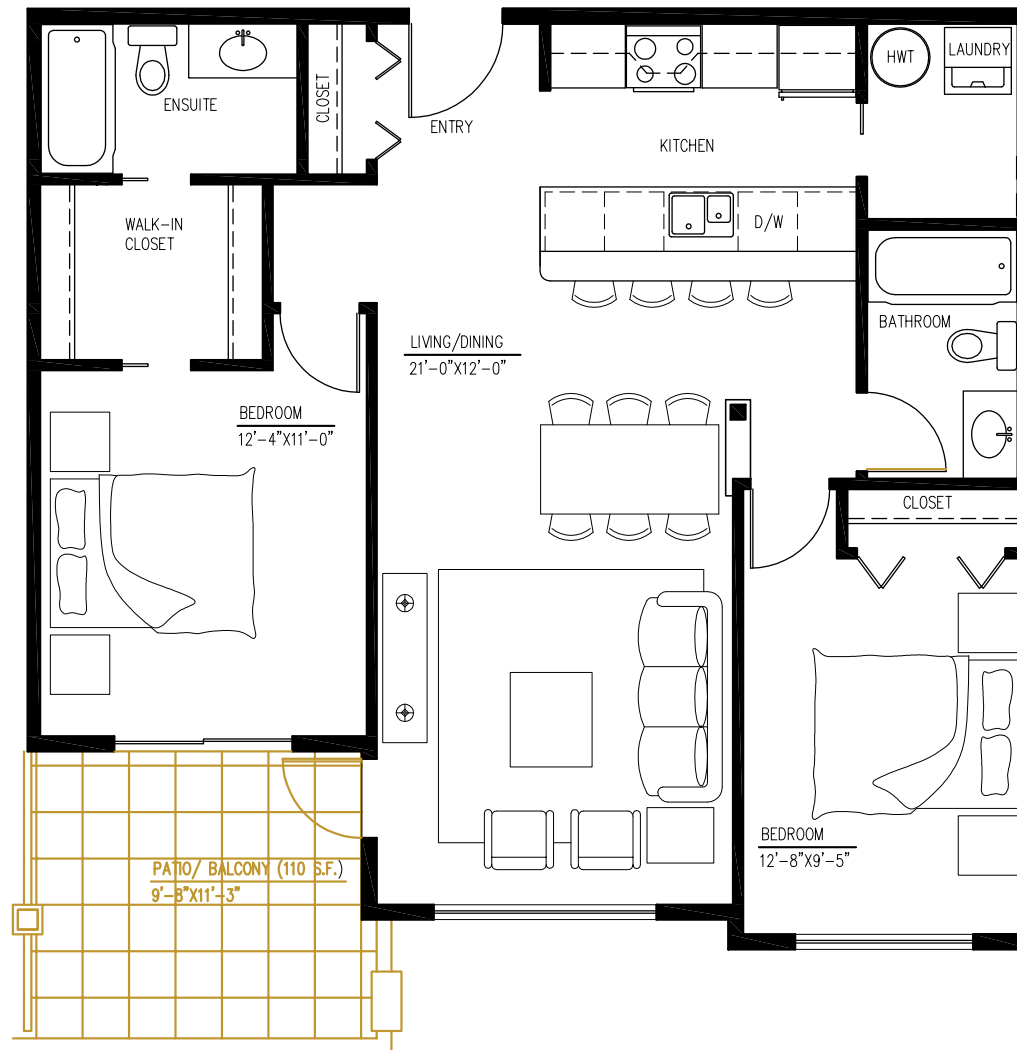

# UNIT H3 **2** BEDROOM Approx. 986 sqft.

FLOOR: 3-6

Suite #'s 322, 422, 524, 624